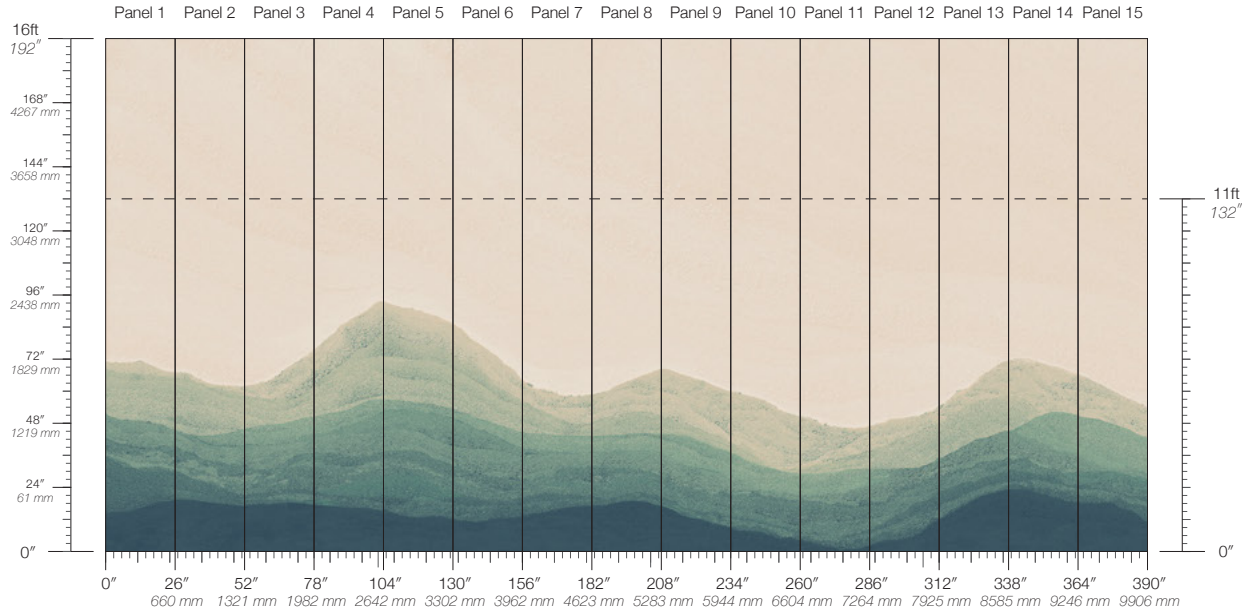

Escape Muir

Suitable for residential and some commercial projects

COLOR
Muir

STOCK
Made to order

MAINTENANCE
Water-based cleanser

CONTACT
sales@calicowallpaper.com
+1 718 243 1705
57 Lispenard Street
New York, NY 10013 USA

ITEM
3349

LEAD TIME
4 weeks to print

ENVIRONMENTAL
FSC Certified Content

CONTENT
Clay-Coated Paper

MINIMUM
1 panel

SPECS
100% Cellulose face
Non-woven backing
7.1 oz per linear yard
117 g per linear meter
Smooth surface texture

DISCLAIMER
Refer to our website to see the full mural artwork. Reference the physical sample for color and texture. Panel maps represent mural artwork only.

PANEL WIDTH
26" / 661 mm trimmed

PRICE
Available upon request

PANEL HEIGHT
132" / 3353 mm standard
192" / 4877 mm extended

ORIGIN
USA

TESTING
(US) ASTM E84 Adhered Class A

REPEAT
Non-repeating

DETAILS
Custom options available